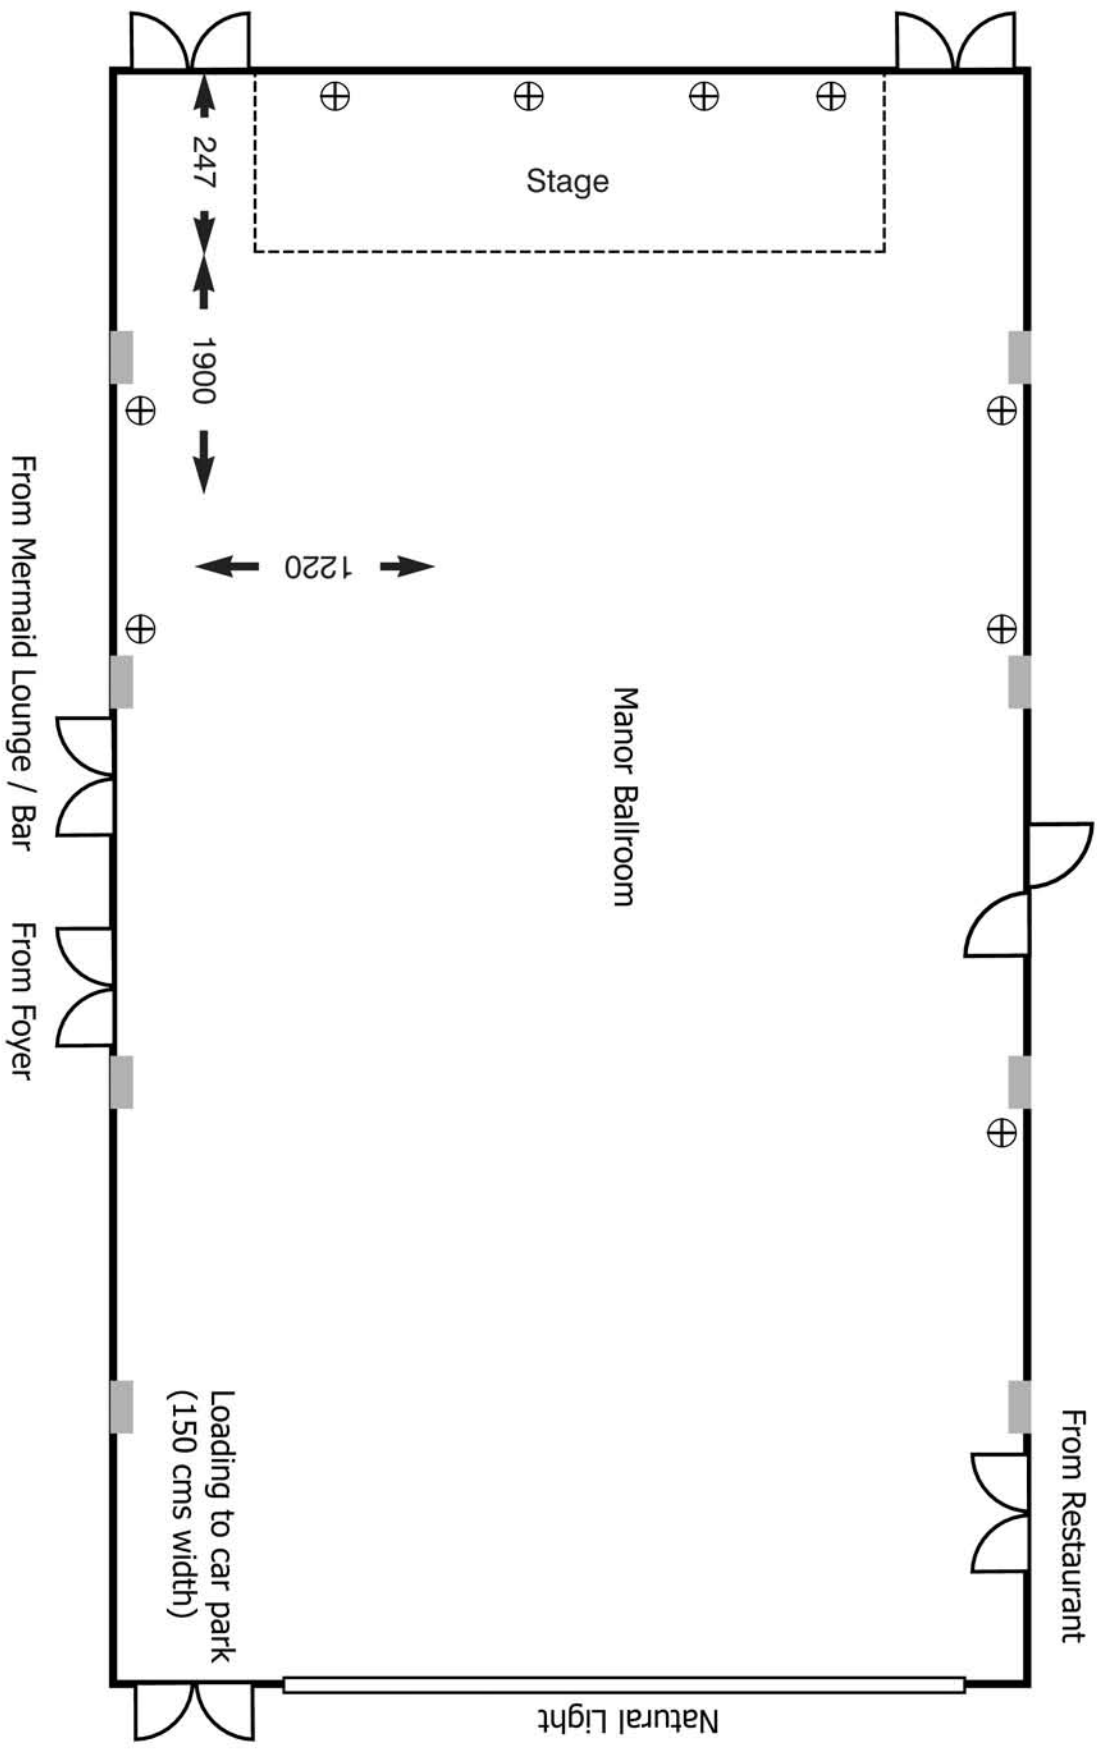

# the Cabarfeidh hotel

Natural Light

Approximate dimensions shown in centimetres

Access doors allow up to 150 cms width

Capacities	
Theatre	100
Boardroom	40
U shape	40
Oval	35
Sheriff's High Table	50
Classroom	30

# the Cabarfeidh hotel

Approximate dimensions shown in centimetres

Access doors allow up to 90 cms width

Capacities	
Theatre	50
Boardroom	30
U shape	25
Sheriff's High Table	35
Classroom	20

the  
Cabarfeidh  
hotel

Willow Suite

Approximate dimensions shown in centimetres

Access doors allow up to 150 cms width

Capacities: Theatre - 350, Classroom - 100, Dance - 200, Dinner/Dance 180

the  
Cabarfeidh  
hotel

Manor Ballroom