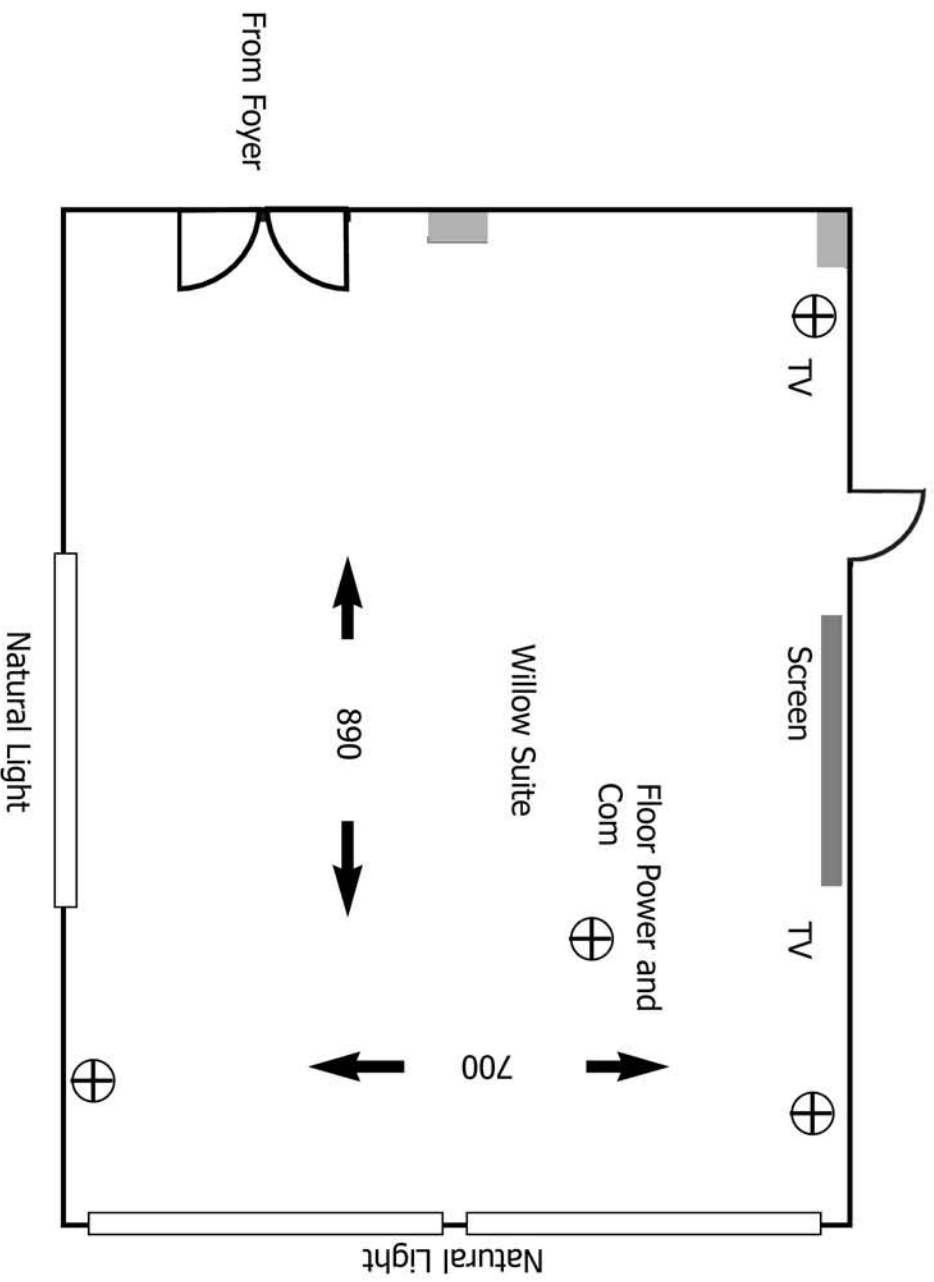

# the Cabarfeidh hotel

Natural Light

Approximate dimensions shown in centimetres

Access doors allow up to 150 cms width

Capacities	
Theatre	100
Boardroom	40
U shape	40
Oval	35
Sheriff's High Table	50
Classroom	30

# the Cabarfeidh hotel

Approximate dimensions shown in centimetres

Access doors allow up to 90 cms width

Capacities	
Theatre	50
Boardroom	30
U shape	25
Sheriff's High Table	35
Classroom	20

the  
Cabarfeidh  
hotel

Willow Suite

Approximate dimensions shown in centimetres

Access doors allow up to 150 cms width

Capacities: Theatre - 350, Classroom - 100, Dance - 200, Dinner/Dance 180

the  
Cabarfeidh  
hotel

Manor Ballroom