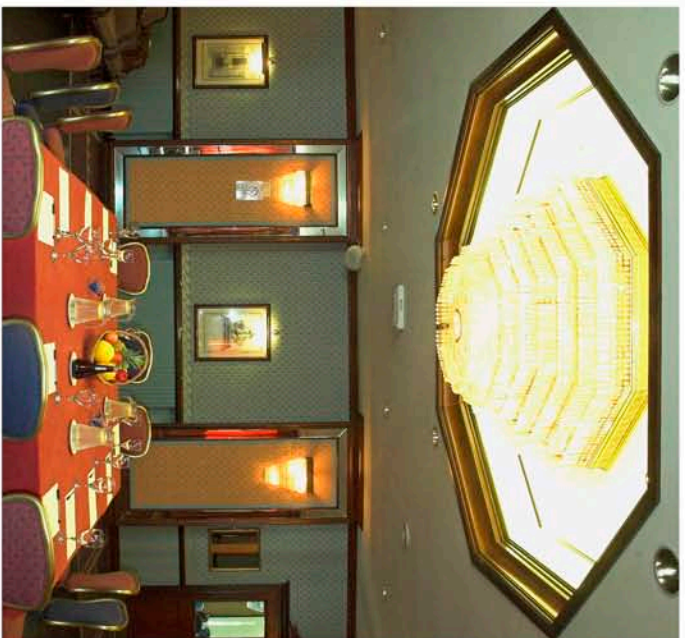

# the Cabarfeidh hotel

Natural Light

Approximate dimensions shown in centimetres

Access doors allow up to 150 cms width

Capacities	
Theatre	100
Boardroom	40
U shape	40
Oval	35
Sheriff's High Table	50
Classroom	30

the  
Cabarfeidh  
hotel

Oak Suite and Bar

# the Cabarfeidh hotel

Approximate dimensions shown in centimetres

Access doors allow up to 90 cms width

Capacities	
Theatre	50
Boardroom	30
U shape	25
Sheriff's High Table	35
Classroom	20

the  
Cabarfeidh  
hotel

Willow Suite

Approximate dimensions shown in centimetres

Access doors allow up to 150 cms width

Capacities: Theatre - 350, Classroom - 100, Dance - 200, Dinner/Dance 180

the  
Cabarfeidh  
hotel

Manor Ballroom