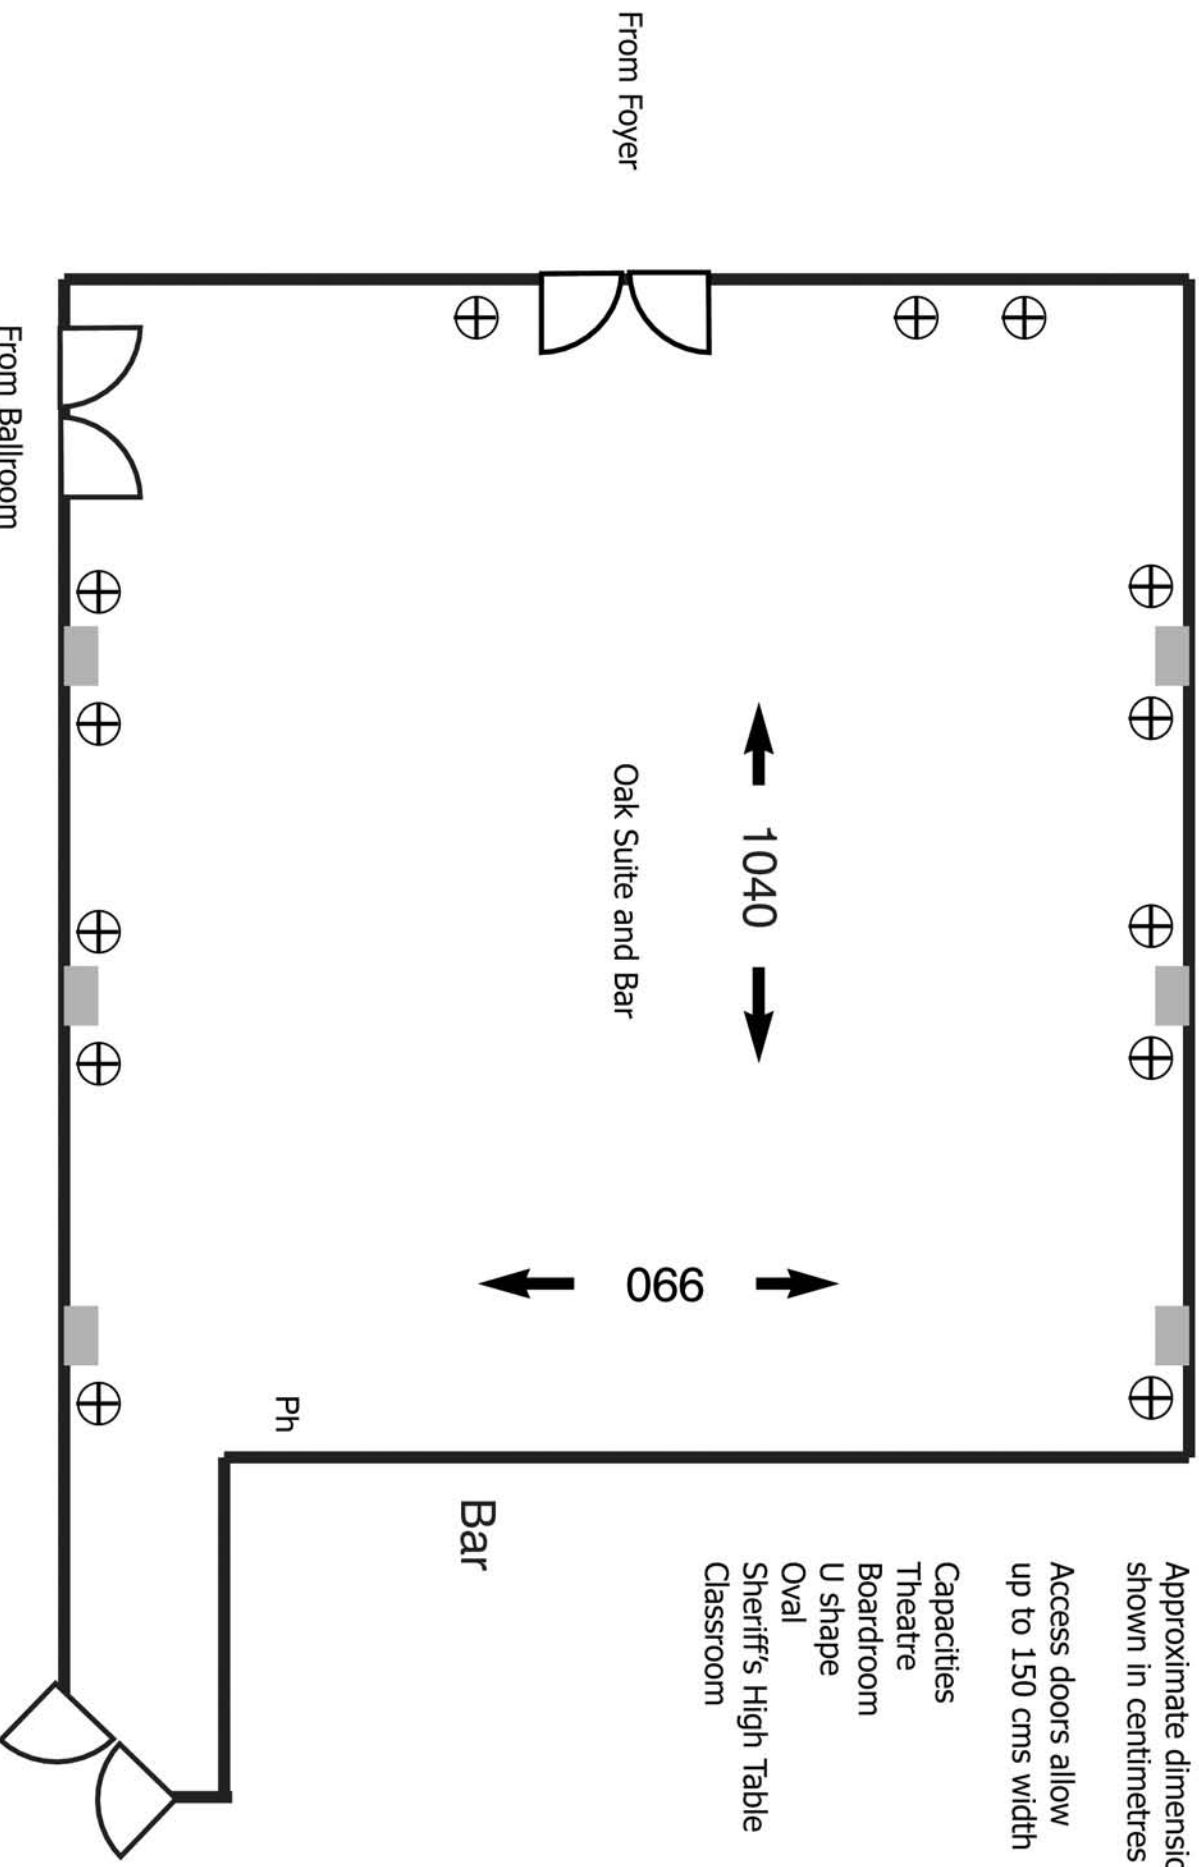

# the Cabarfeidh hotel

Natural Light

Approximate dimensions shown in centimetres

Access doors allow up to 150 cms width

Capacities	
Theatre	100
Boardroom	40
U shape	40
Oval	35
Sheriff's High Table	50
Classroom	30

# the Cabarfeidh hotel

Approximate dimensions shown in centimetres

Access doors allow up to 90 cms width

Capacities	
Theatre	50
Boardroom	30
U shape	25
Sheriff's High Table	35
Classroom	20

the  
Cabarfeidh  
hotel

Willow Suite

Approximate dimensions shown in centimetres

Access doors allow up to 150 cms width

Capacities: Theatre - 350, Classroom - 100, Dance - 200, Dinner/Dance 180

the  
Cabarfeidh  
hotel

Manor Ballroom